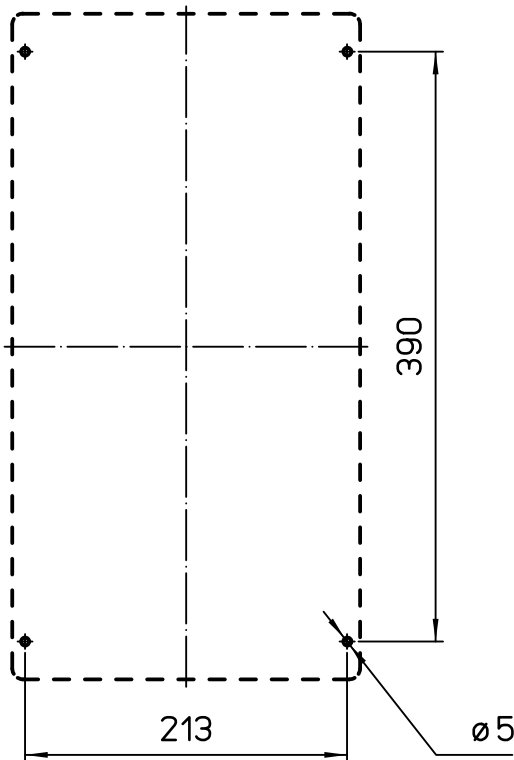

A

A

Diritti riservati All rights reserved

B

Panel cut-out

B

C

C

REV.	DATE	SIGNATURE

Dimensions in mm

Simplified representation with dimensions without tolerance

Original Size A4

Date 18/05/21

Sign. S. Diasparra

TM 2344 T2

Box for 2 TM interlocked socket outlets without base box

Scale 1:5