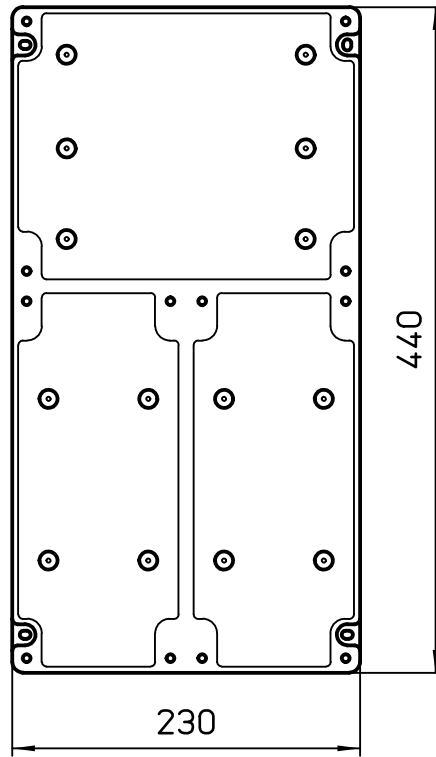

A

A

Diritti riservati All rights reserved

B

Panel cut-out

B

C

C

REV.	DATE	SIGNATURE

Dimensions in mm

Simplified representation with dimensions without tolerance

Original Size A4

Date 18/05/21

Sign. S. Diasparra

TM 2344 T2

Box for 2 TM interlocked socket outlets without base box

Scale 1:5